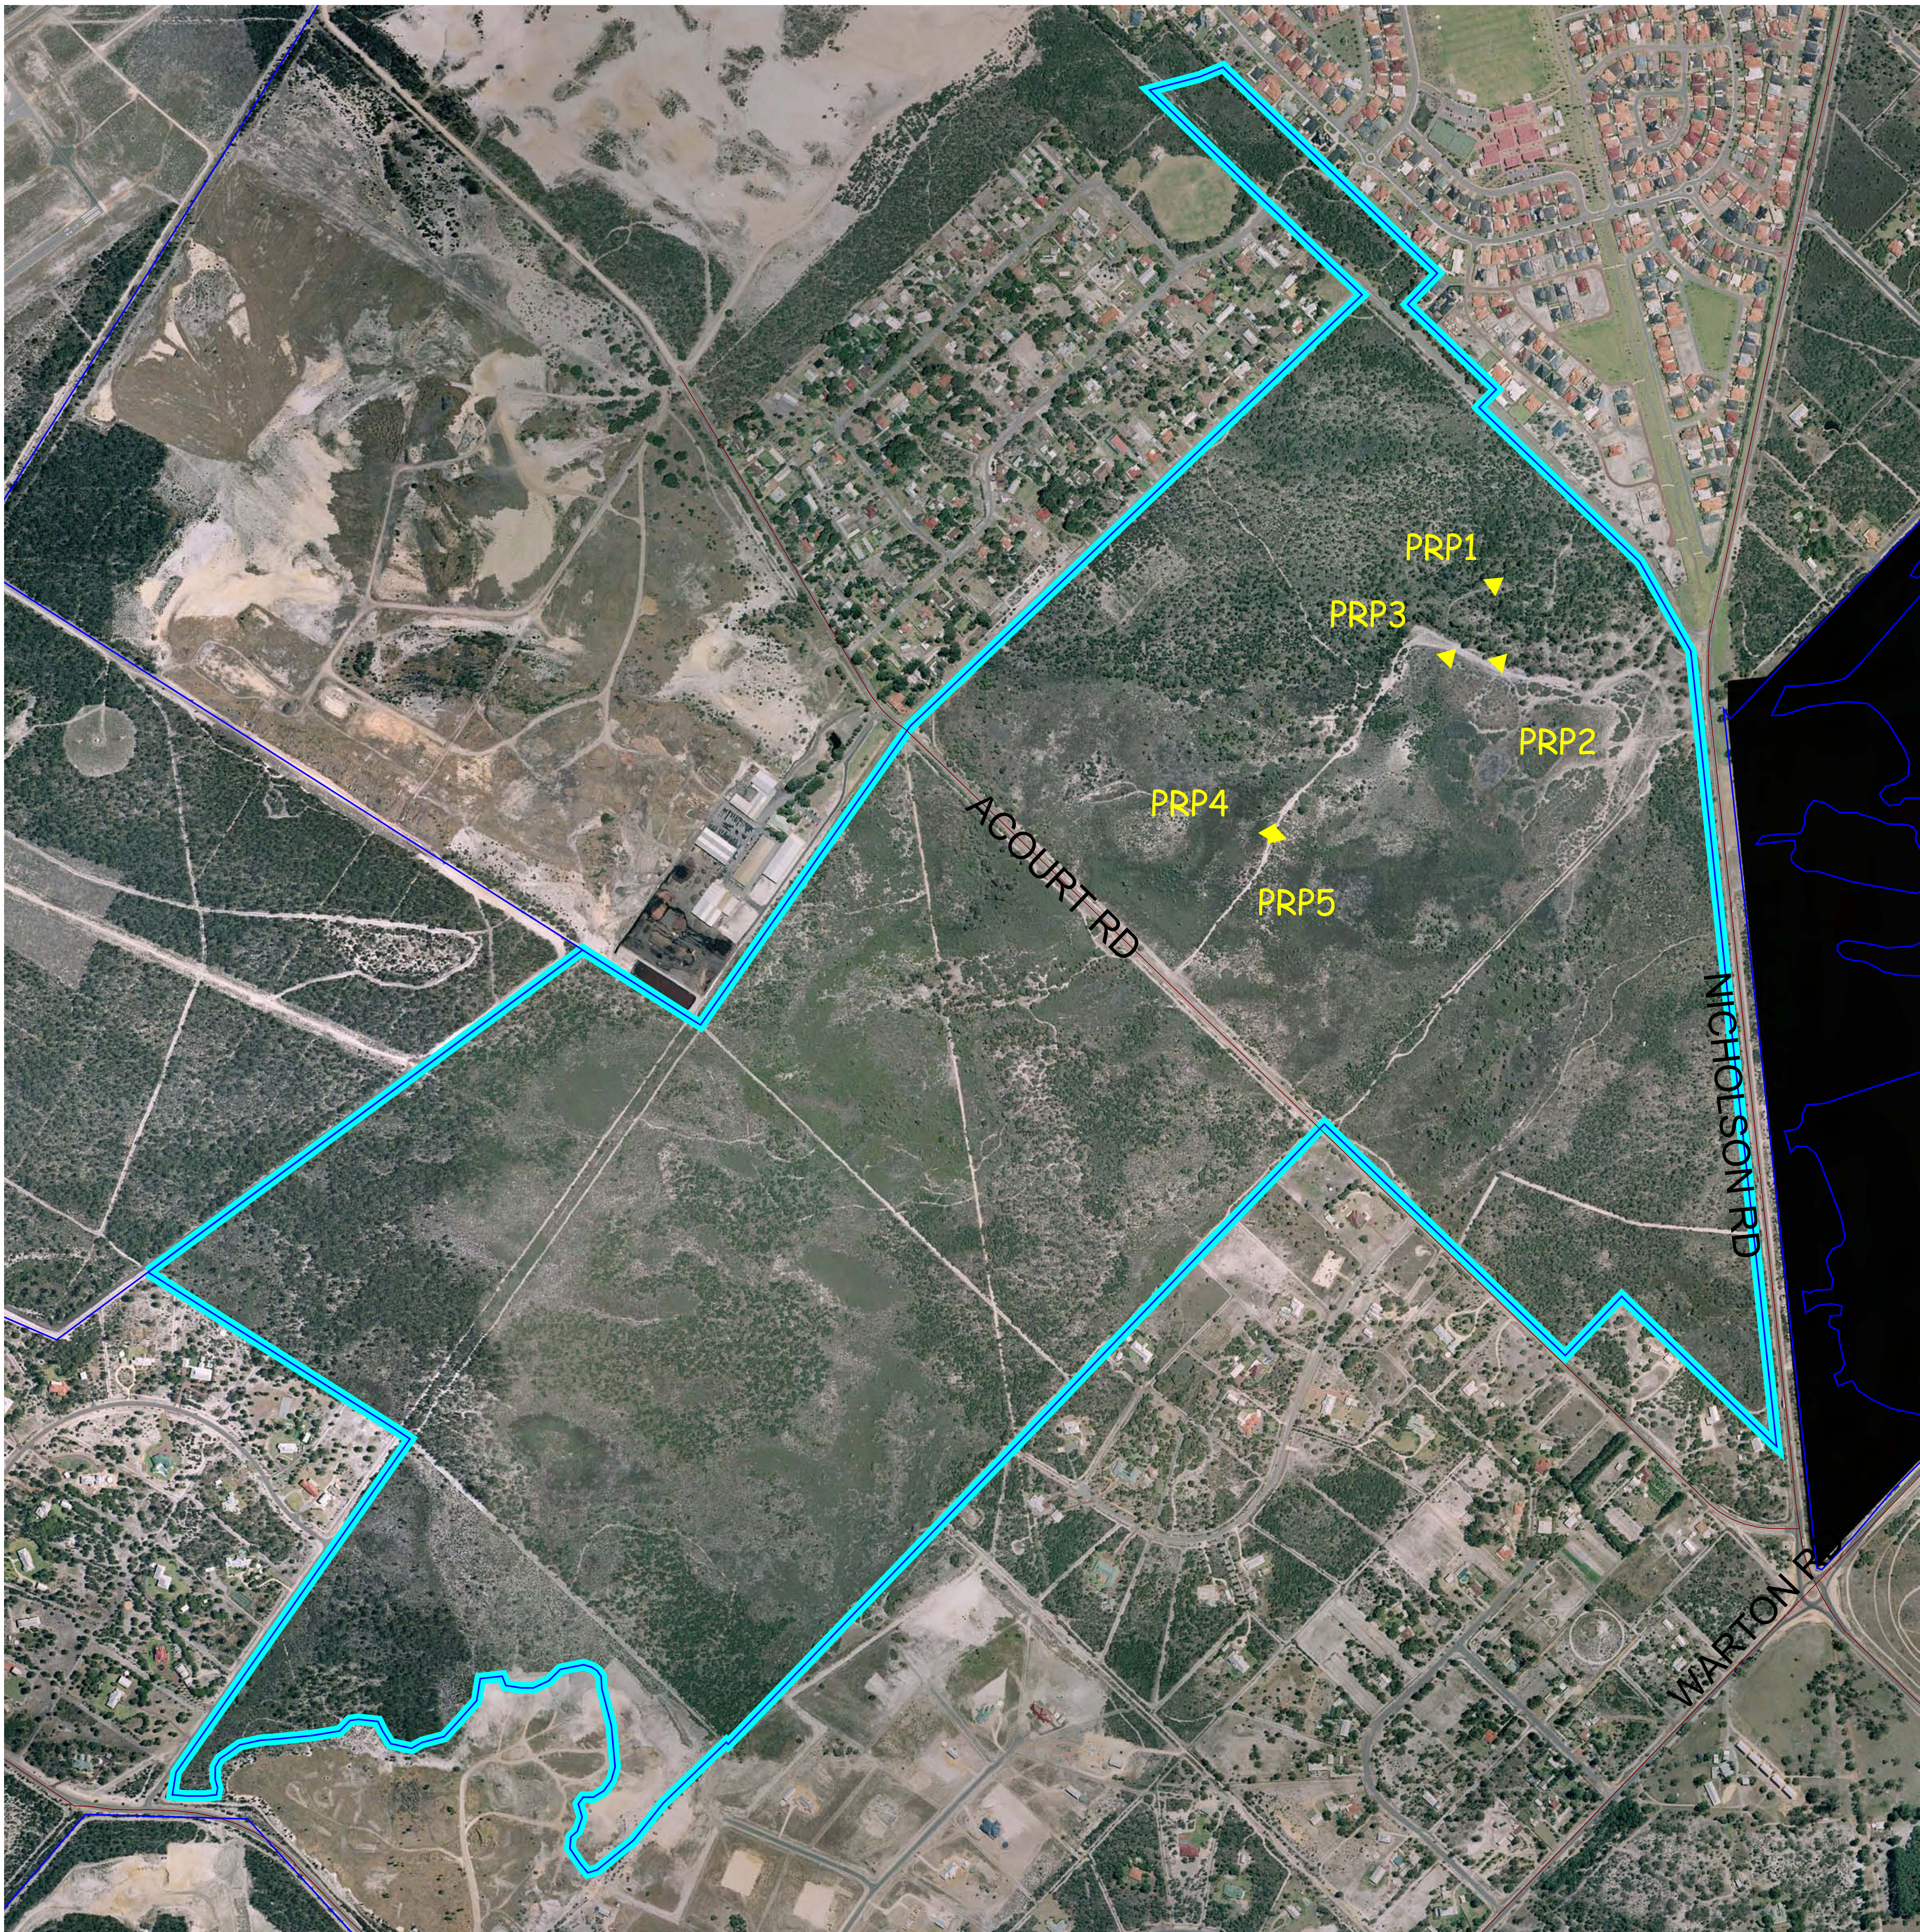

Perth Region Plant Biodiversity Project

BFS 389: Acourt Road Bushland, Banjup

Legend

-  Photo Reference Point
-  Floristic Survey Sites of the Perth Metropolitan Region
-  Keighery 1996
-  Griffin 1993 & Weston et al. 1992
-  Gibson et al. 1994
-  DEP 1996
-  Roads
-  Bush Forever Sites
-  Bush Forever Reference Sites

0 500 1000 Metres

Projection: Map Grid of Australia Zone 50
 Datum: Geocentric Datum of Australia, 1994
 Information derived from this map should be confirmed with the data custodian
 acknowledged by the agency acronym in the legend.
 Prepared by: E Harris, May 2006

Name	Custodian	Date	Scale	+/-
Photo Reference Points	DoE/CALM/WALGA	2005	1:2,000	5m
Floristic Survey Sites	DoE/CALM	2005	1:5,000	100m
Bush Forever Sites	DPI	2002	1:25,000	NA
Bush Forever Reference Sites	DoE/CALM/WALGA	2005	1:25,000	NA