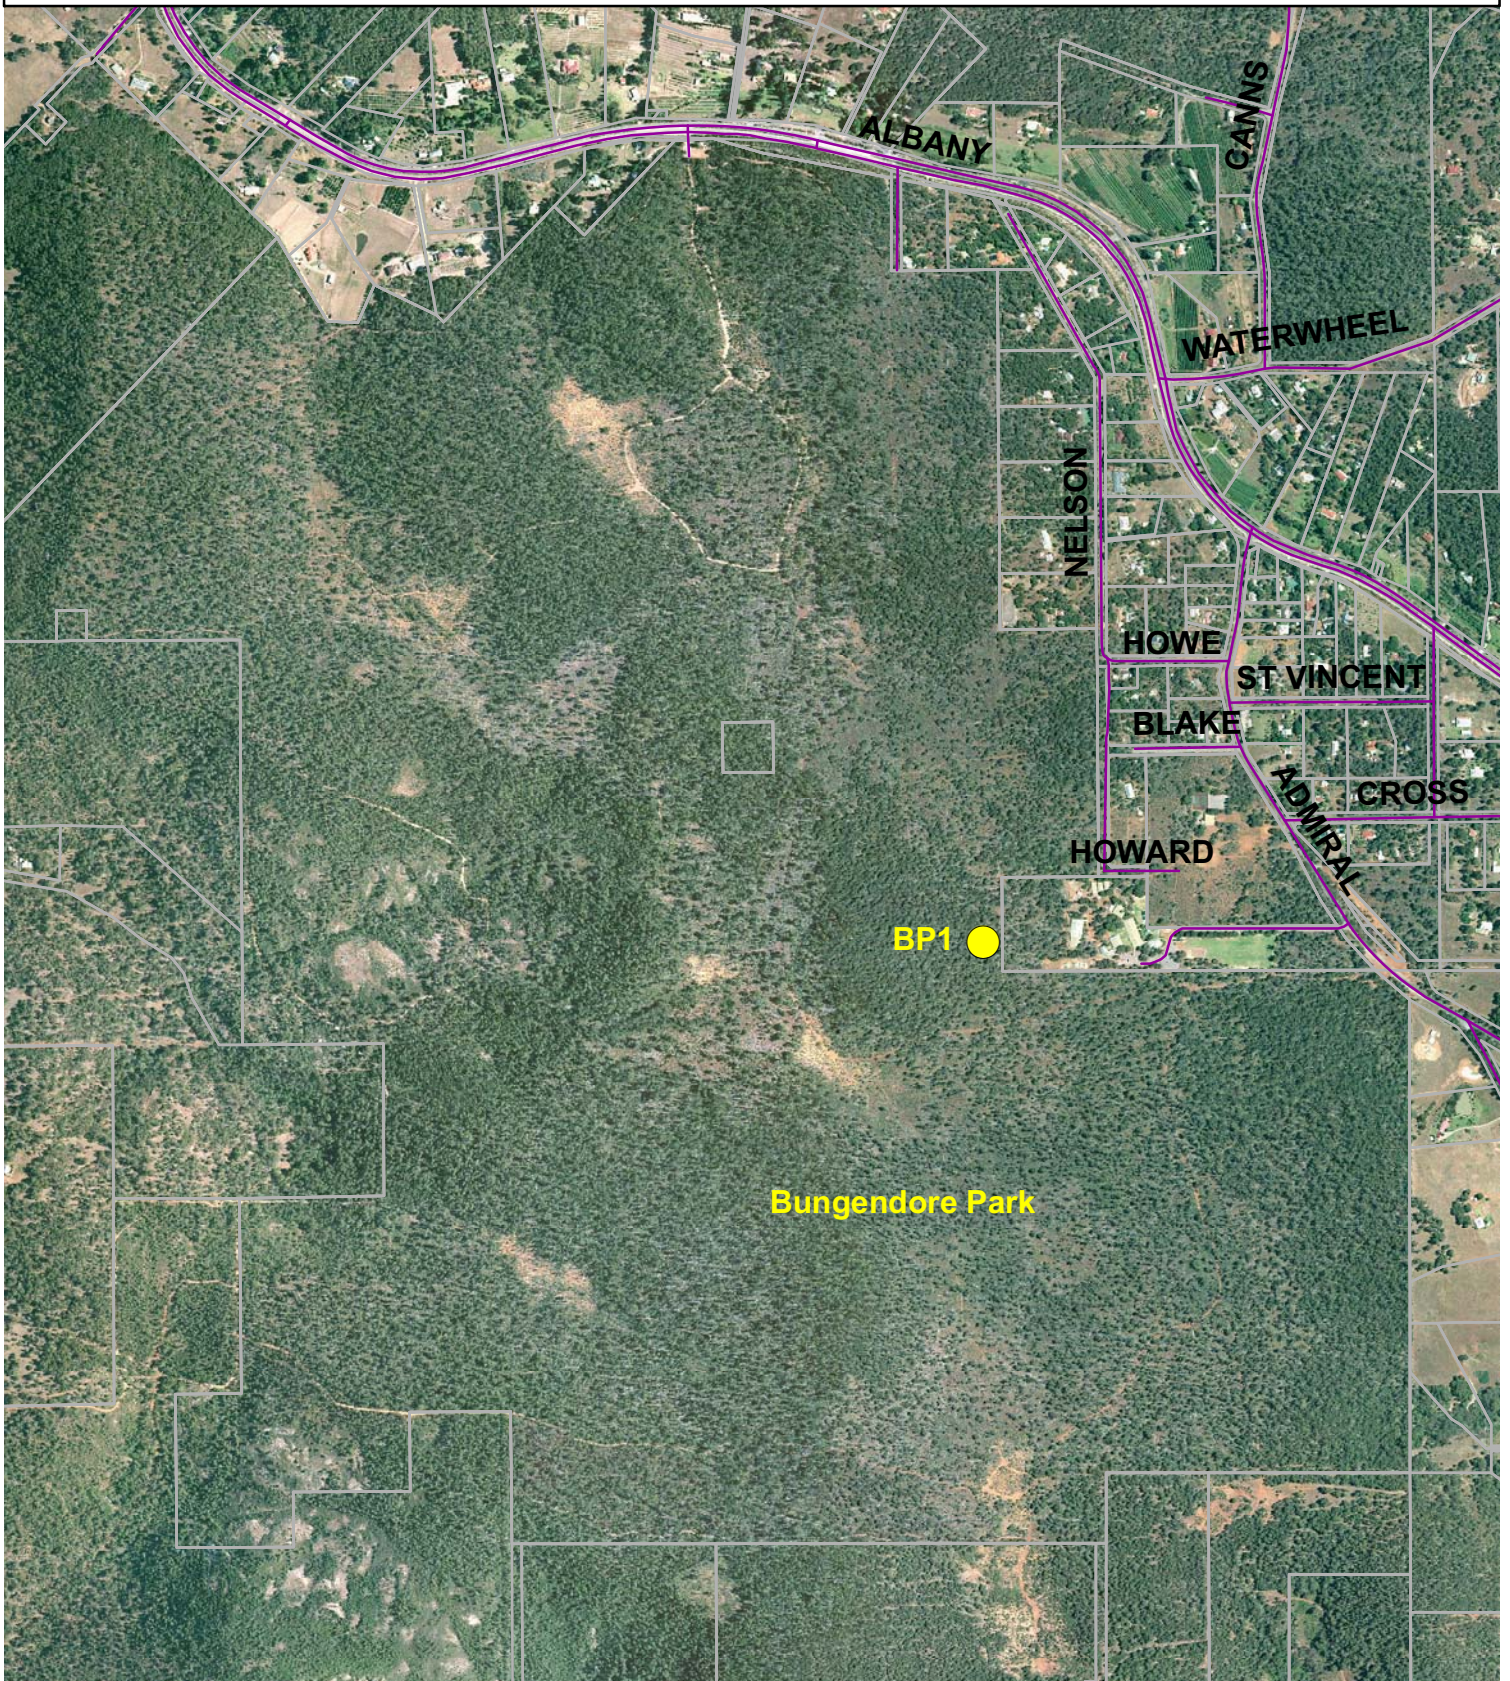

Perth Region Plant Biodiversity Project

JF5 - Bungendore Park, Bedfordale (City of Armadale)

Map JF5-2

Legend

-  Roads
-  Cadastral Boundaries
-  Reference Points

1:15,000

Projection: Map Grid of Australia Zone 50
 Datum: Geocentric Datum of Australia 1994
 Information derived from this map should be confirmed with the data custodian acknowledged in the supporting text.
 Please see the "Perth Region Plant Biodiversity Project Jarrah Forest Reference Site Description: JF5 - Bungendore Park" (November 2007) for further information.