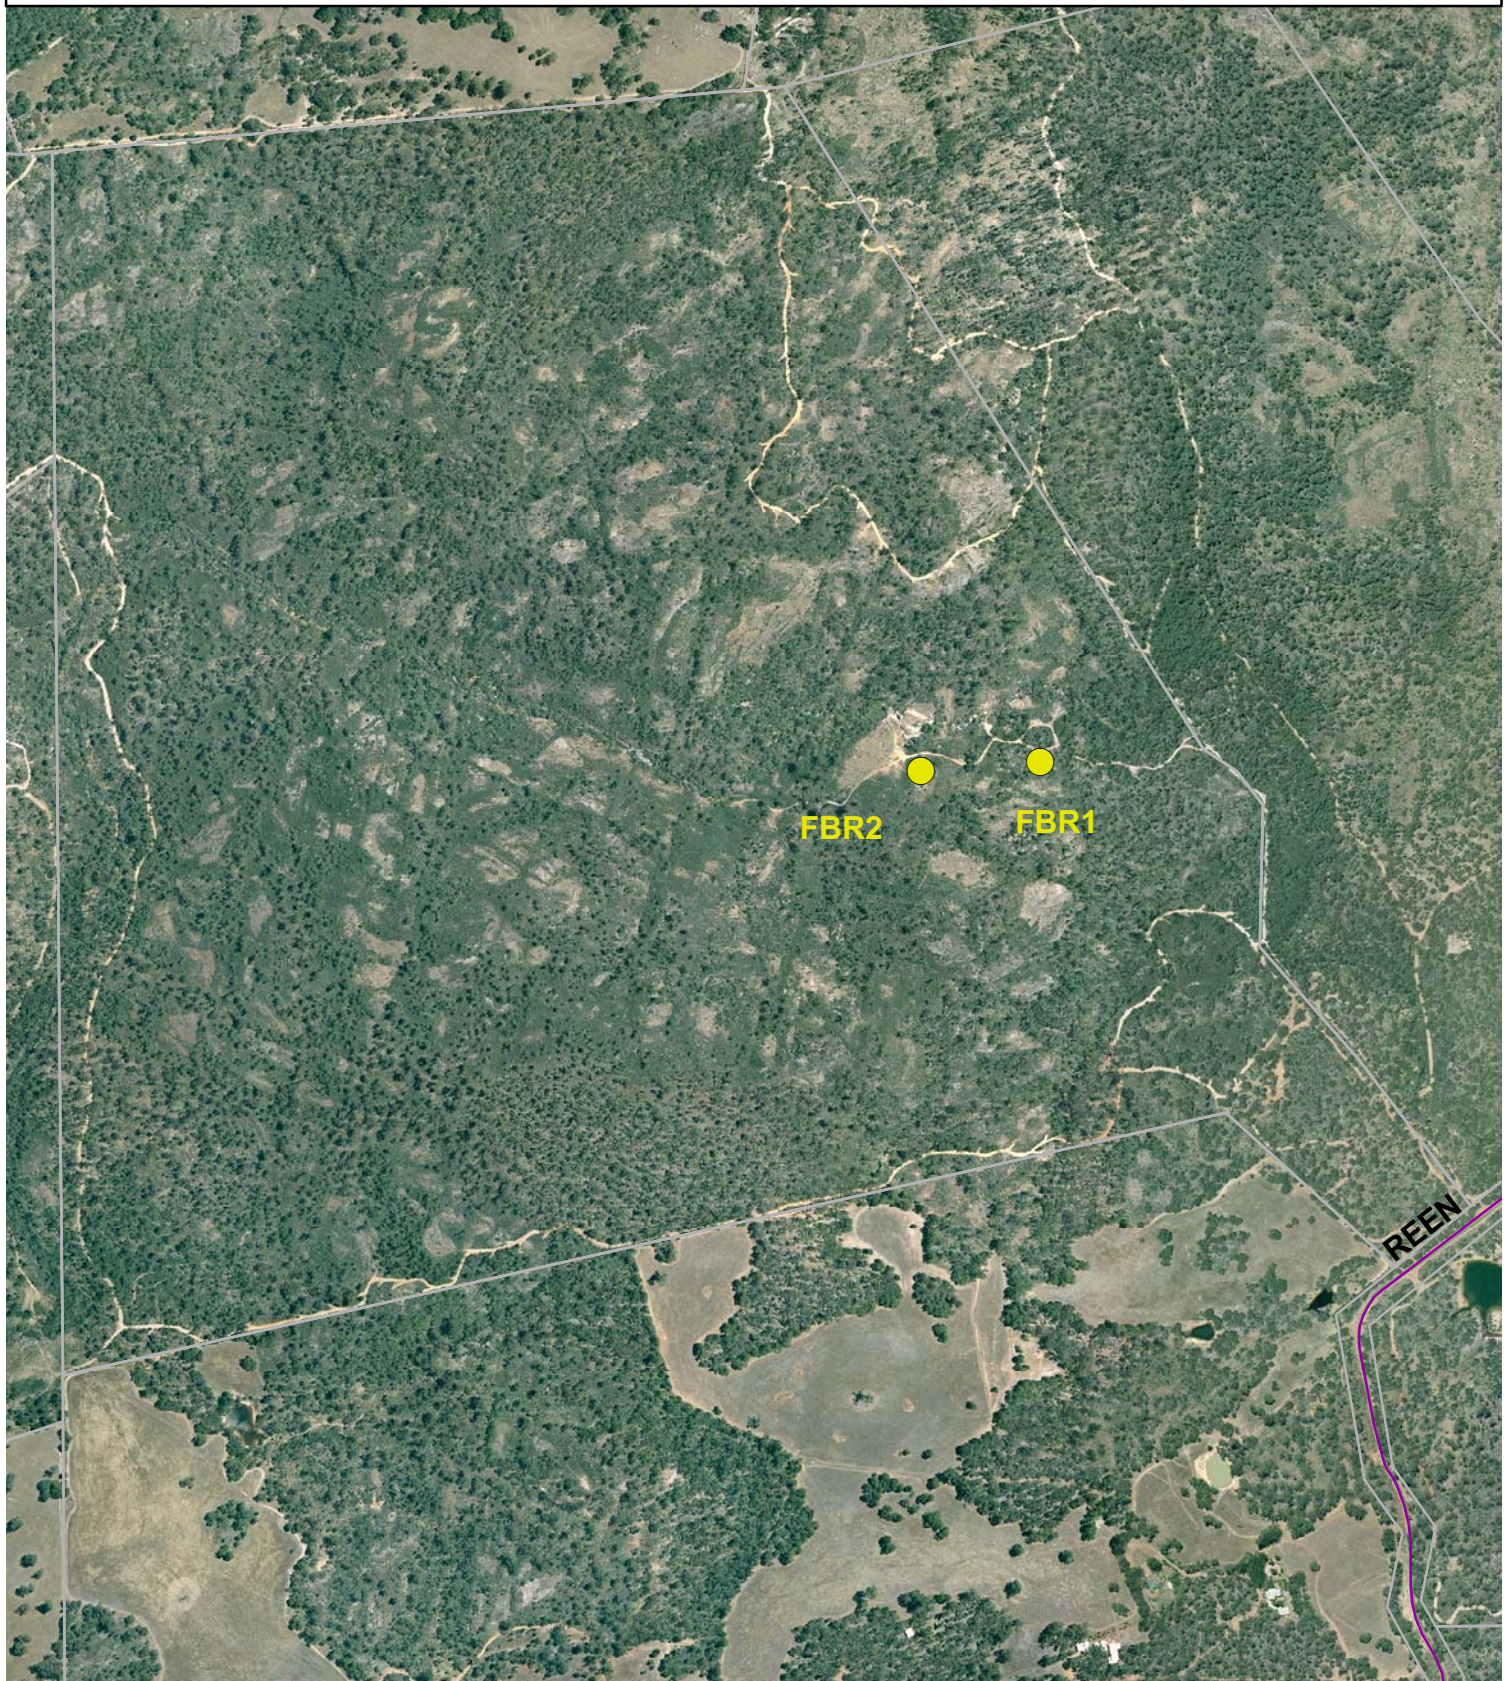

Perth Region Plant Biodiversity Project JF4 - F.R. Berry Reserve, Gidgegannup

Map JF4-3

Legend

-  Roads
-  Cadastral Boundaries
-  Reference Points

1:10,000

Projection: Map Grid of Australia Zone 50
Datum: Geocentric Datum of Australia 1994
Information derived from this map should be confirmed with the data custodian acknowledged in the supporting text.
Please see the "Perth Region Plant Biodiversity Project Jarrah Forest Reference Site Description: JF4 - F.R. Berry Reserve" (November 2007) for further information.