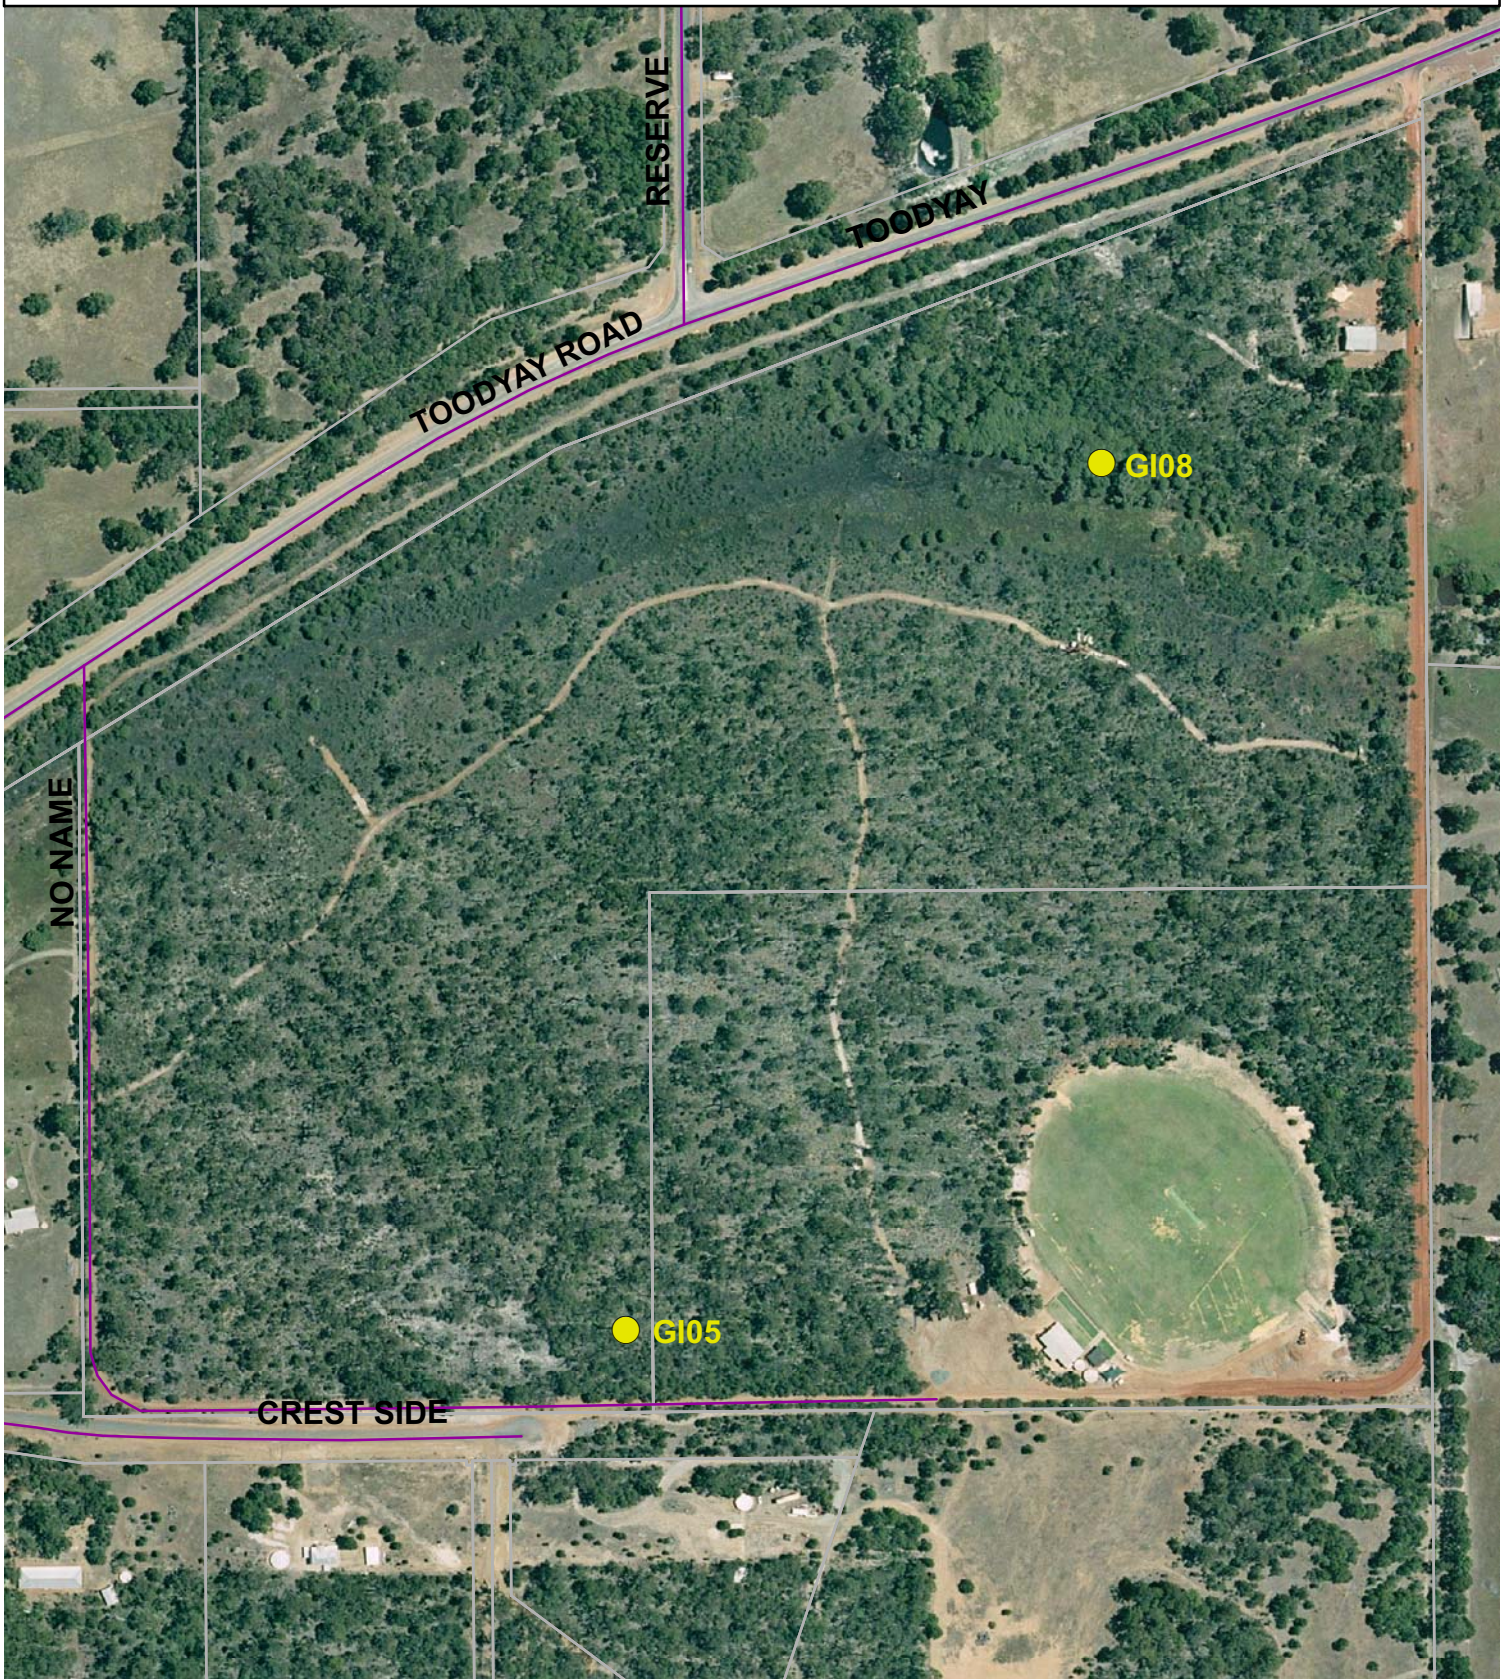

Perth Region Plant Biodiversity Project

JF2 - Reserve 2145 and Percy Cullen Oval, Gidgegannup

Map JF2-2

Legend

- Roads
- Cadastral Boundaries
- Reference Points

Projection: Map Grid of Australia Zone 50
Datum: Geocentric Datum of Australia 1994
Information derived from this map should be confirmed with the data custodian acknowledged in the supporting text.
Please see the "Perth Region Plant Biodiversity Project Jarrah Forest Reference Site Description: JF2 - Reserve 2145 and Percy Cullen Oval" (November 2007) for further information.

Prepared by C Jordan, February 2008.

1:4,000