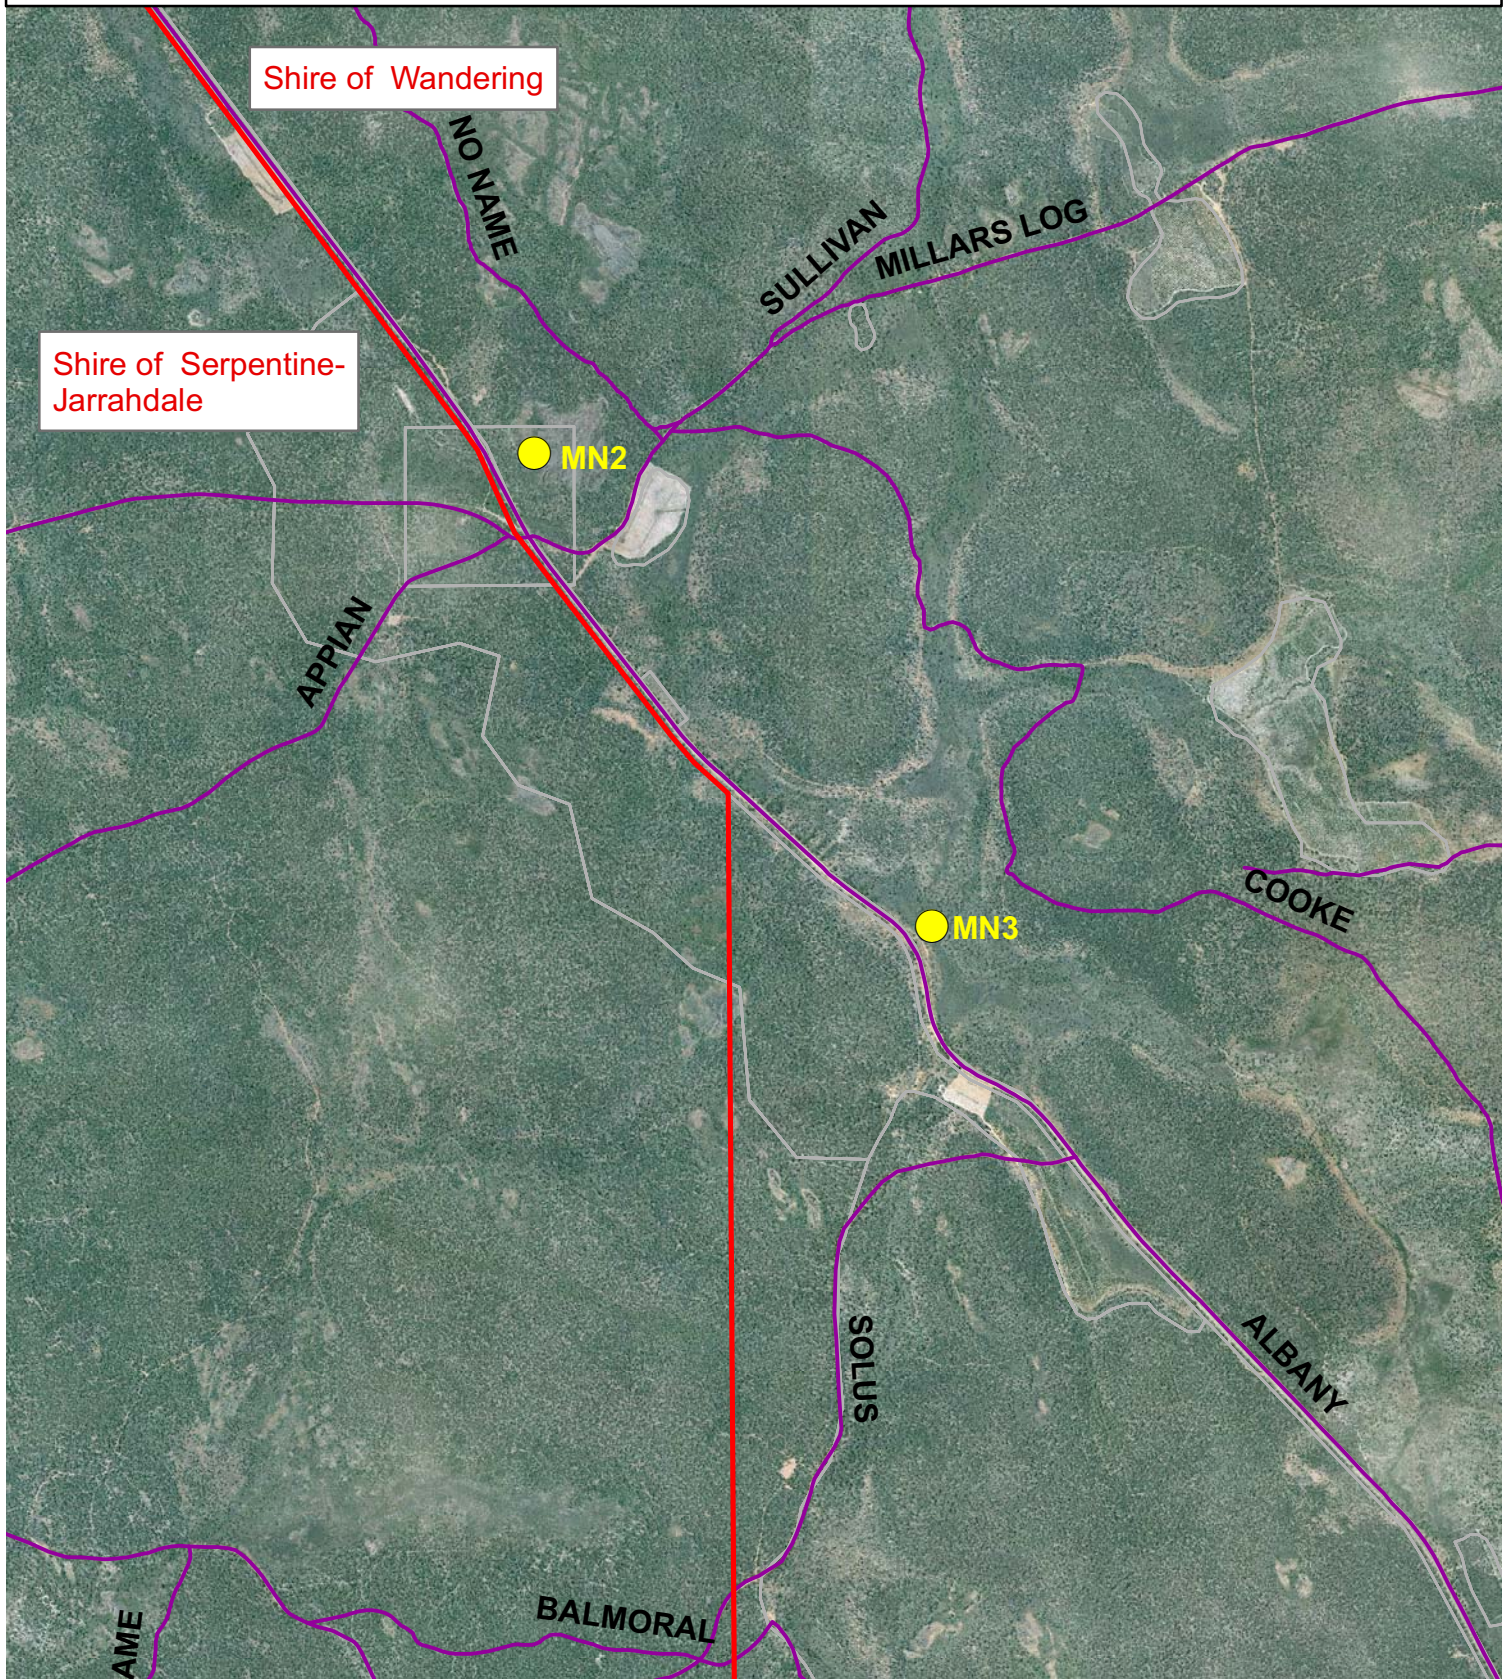

Perth Region Plant Biodiversity Project

JF7 - Monadnocks National Park (City of Armadale, Shire of Wandering)

Map JF7-4

Legend

-  Roads
-  Cadastral Boundaries
-  Reference Points

Projection: Map Grid of Australia Zone 50
 Datum: Geocentric Datum of Australia 1994
 Information derived from this map should be confirmed with the data custodian acknowledged in the supporting text.
 Please see the "Perth Region Plant Biodiversity Project Jarrah Forest Reference Site Description: JF7 - Monadnocks National Park" (April 2008) for further information.