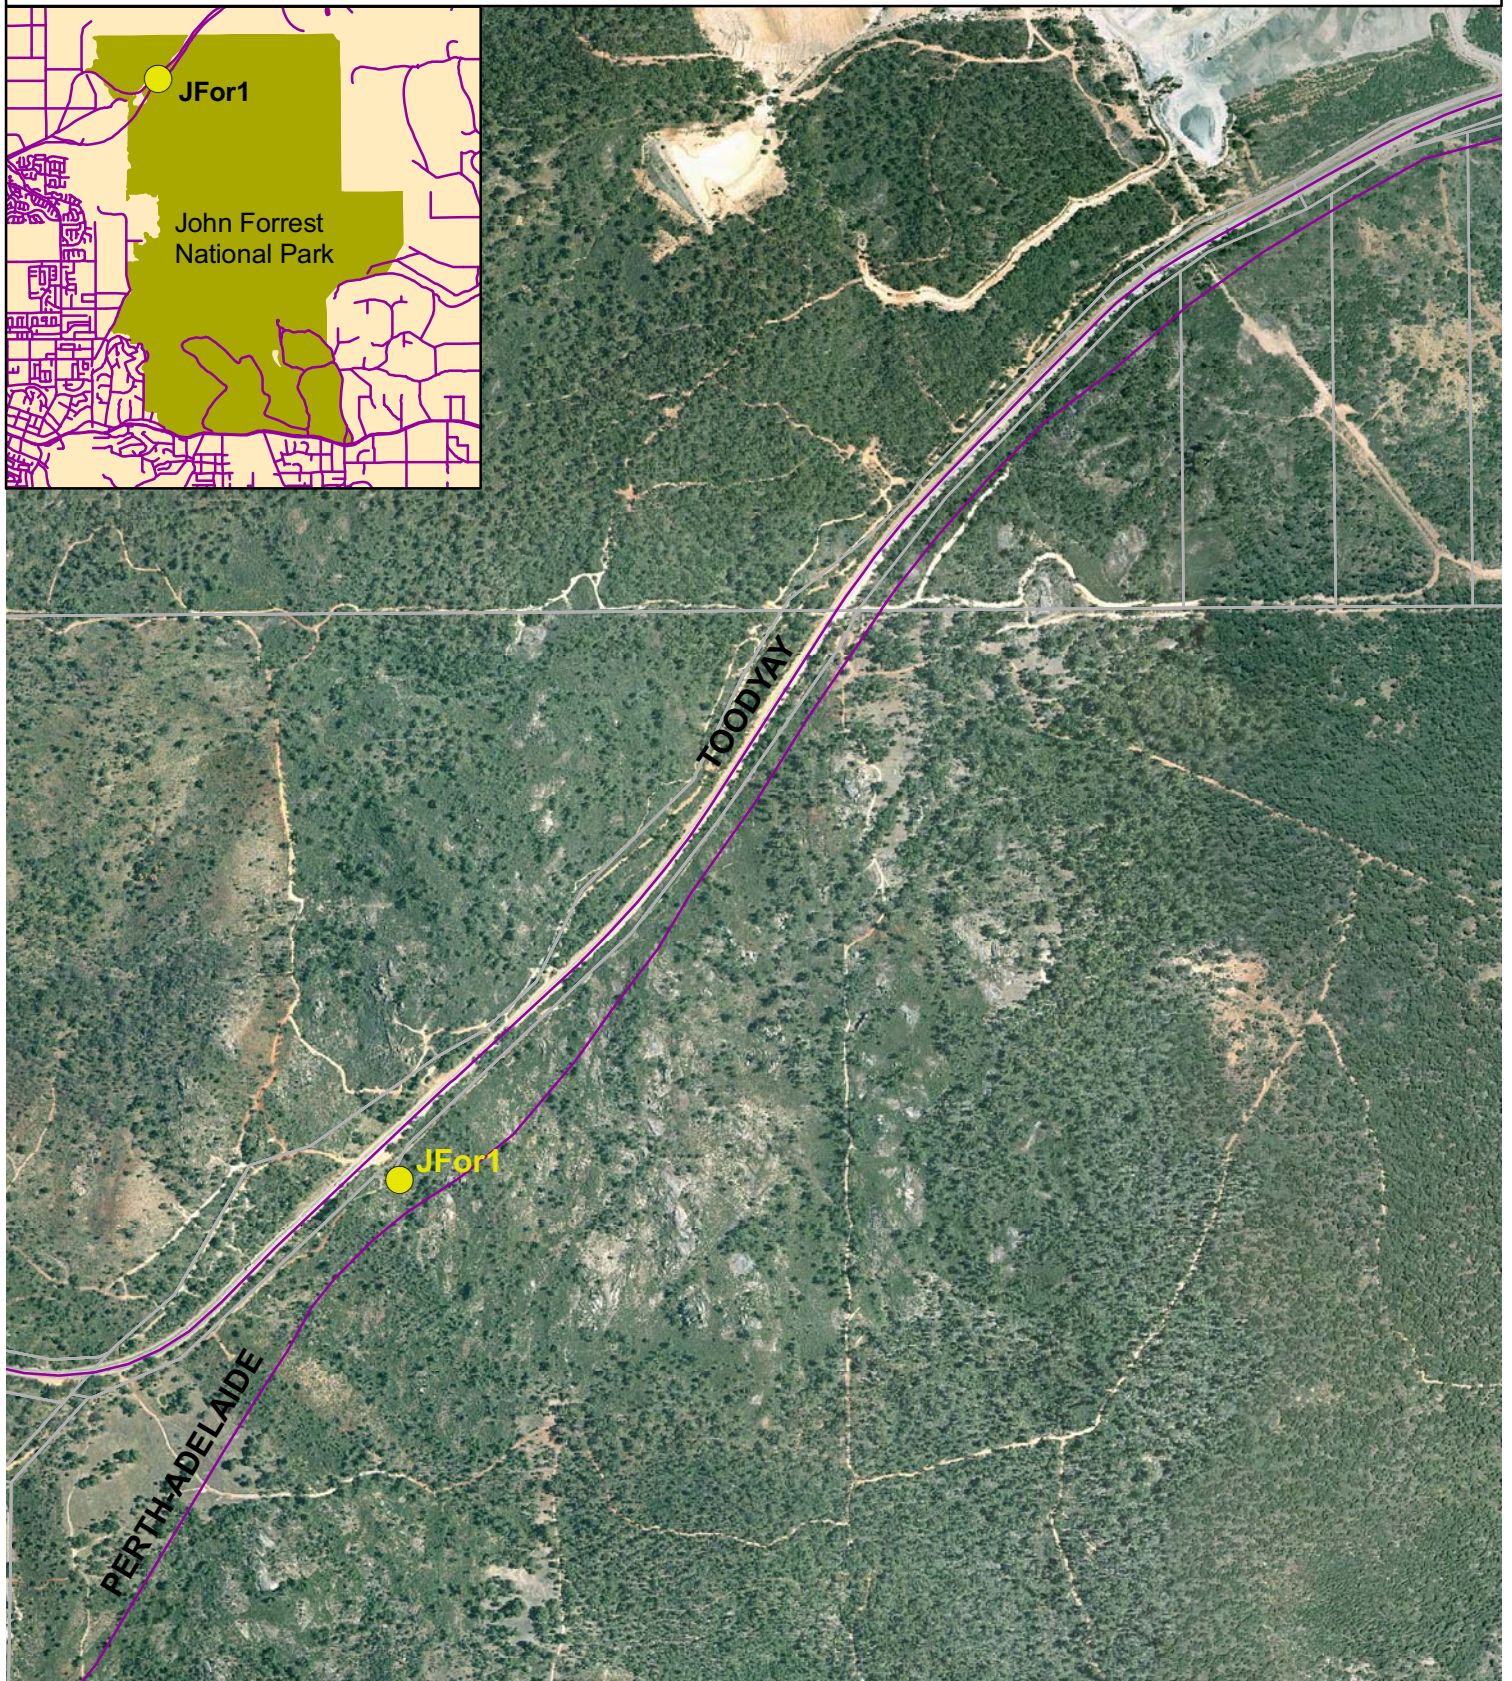

Perth Region Plant Biodiversity Project

JF1 - John Forrest National Park, Swanview

Map JF1-2

Legend

- Roads
- Cadastral Boundaries
- Reference Points

Projection: Map Grid of Australia Zone 50
Datum: Geocentric Datum of Australia 1994
Information derived from this map should be confirmed with the data custodian acknowledged in the supporting text.
Please see the "Perth Region Plant Biodiversity Project Jarrah Forest Reference Site Description: JF1 - John Forrest National Park" (November 2007) for further information.

Prepared by C Jordan, February 2008.