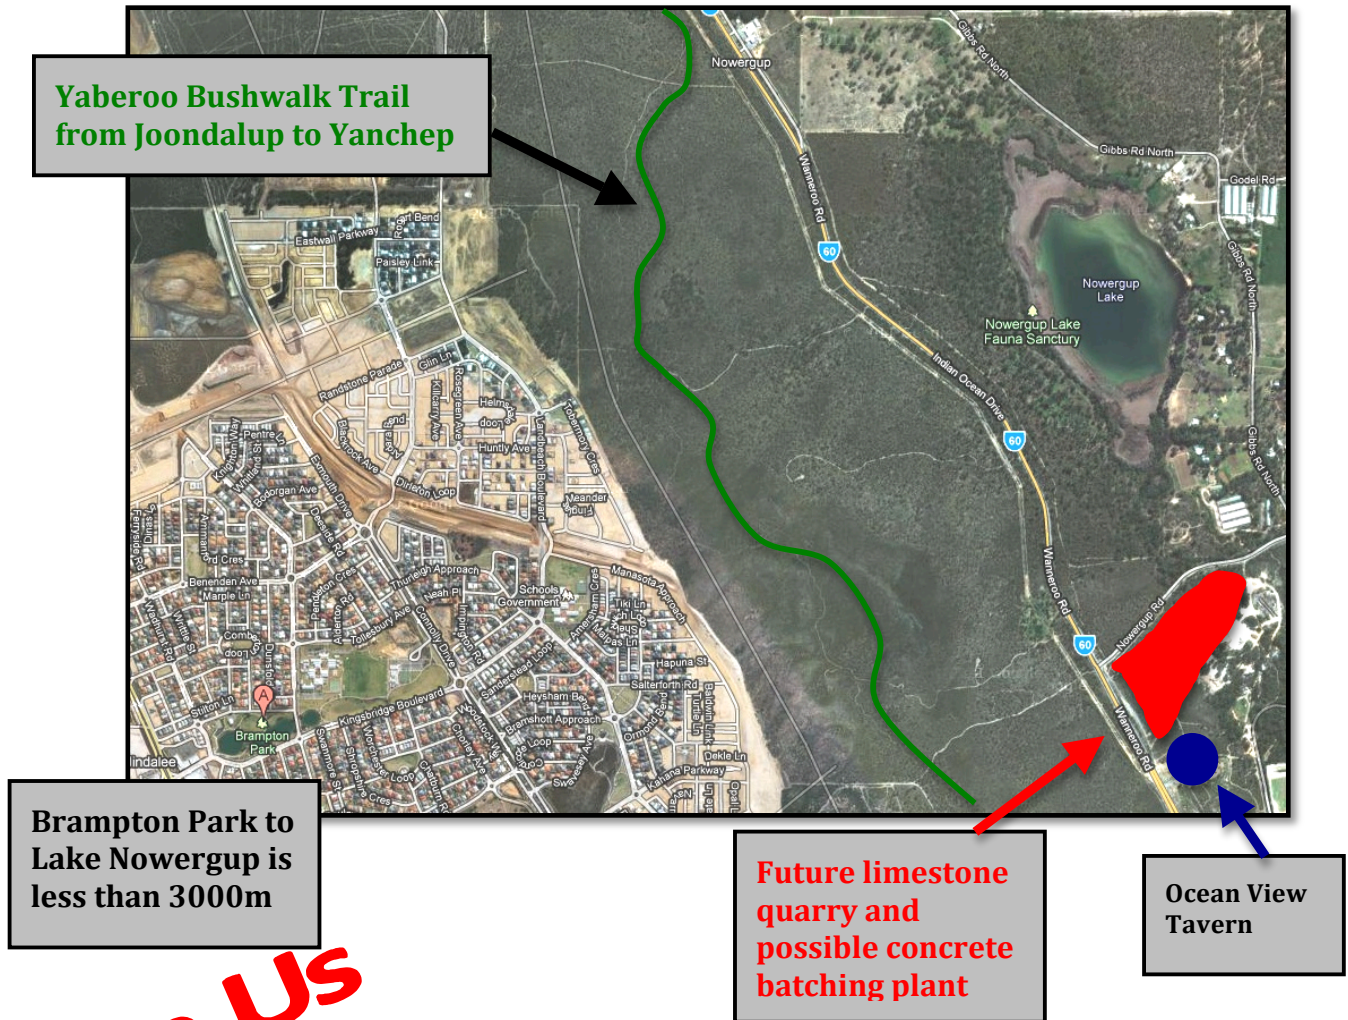

Lake Nowergup Valley Community Group

Join Us

For a bushwalk around Lake Nowergup/Neerabup National Park

When: Sunday July 3rd

Where: From the Ocean View Tavern, Wanneroo Rd

Time: 9am to 11am

RSVP: 0427 608 627