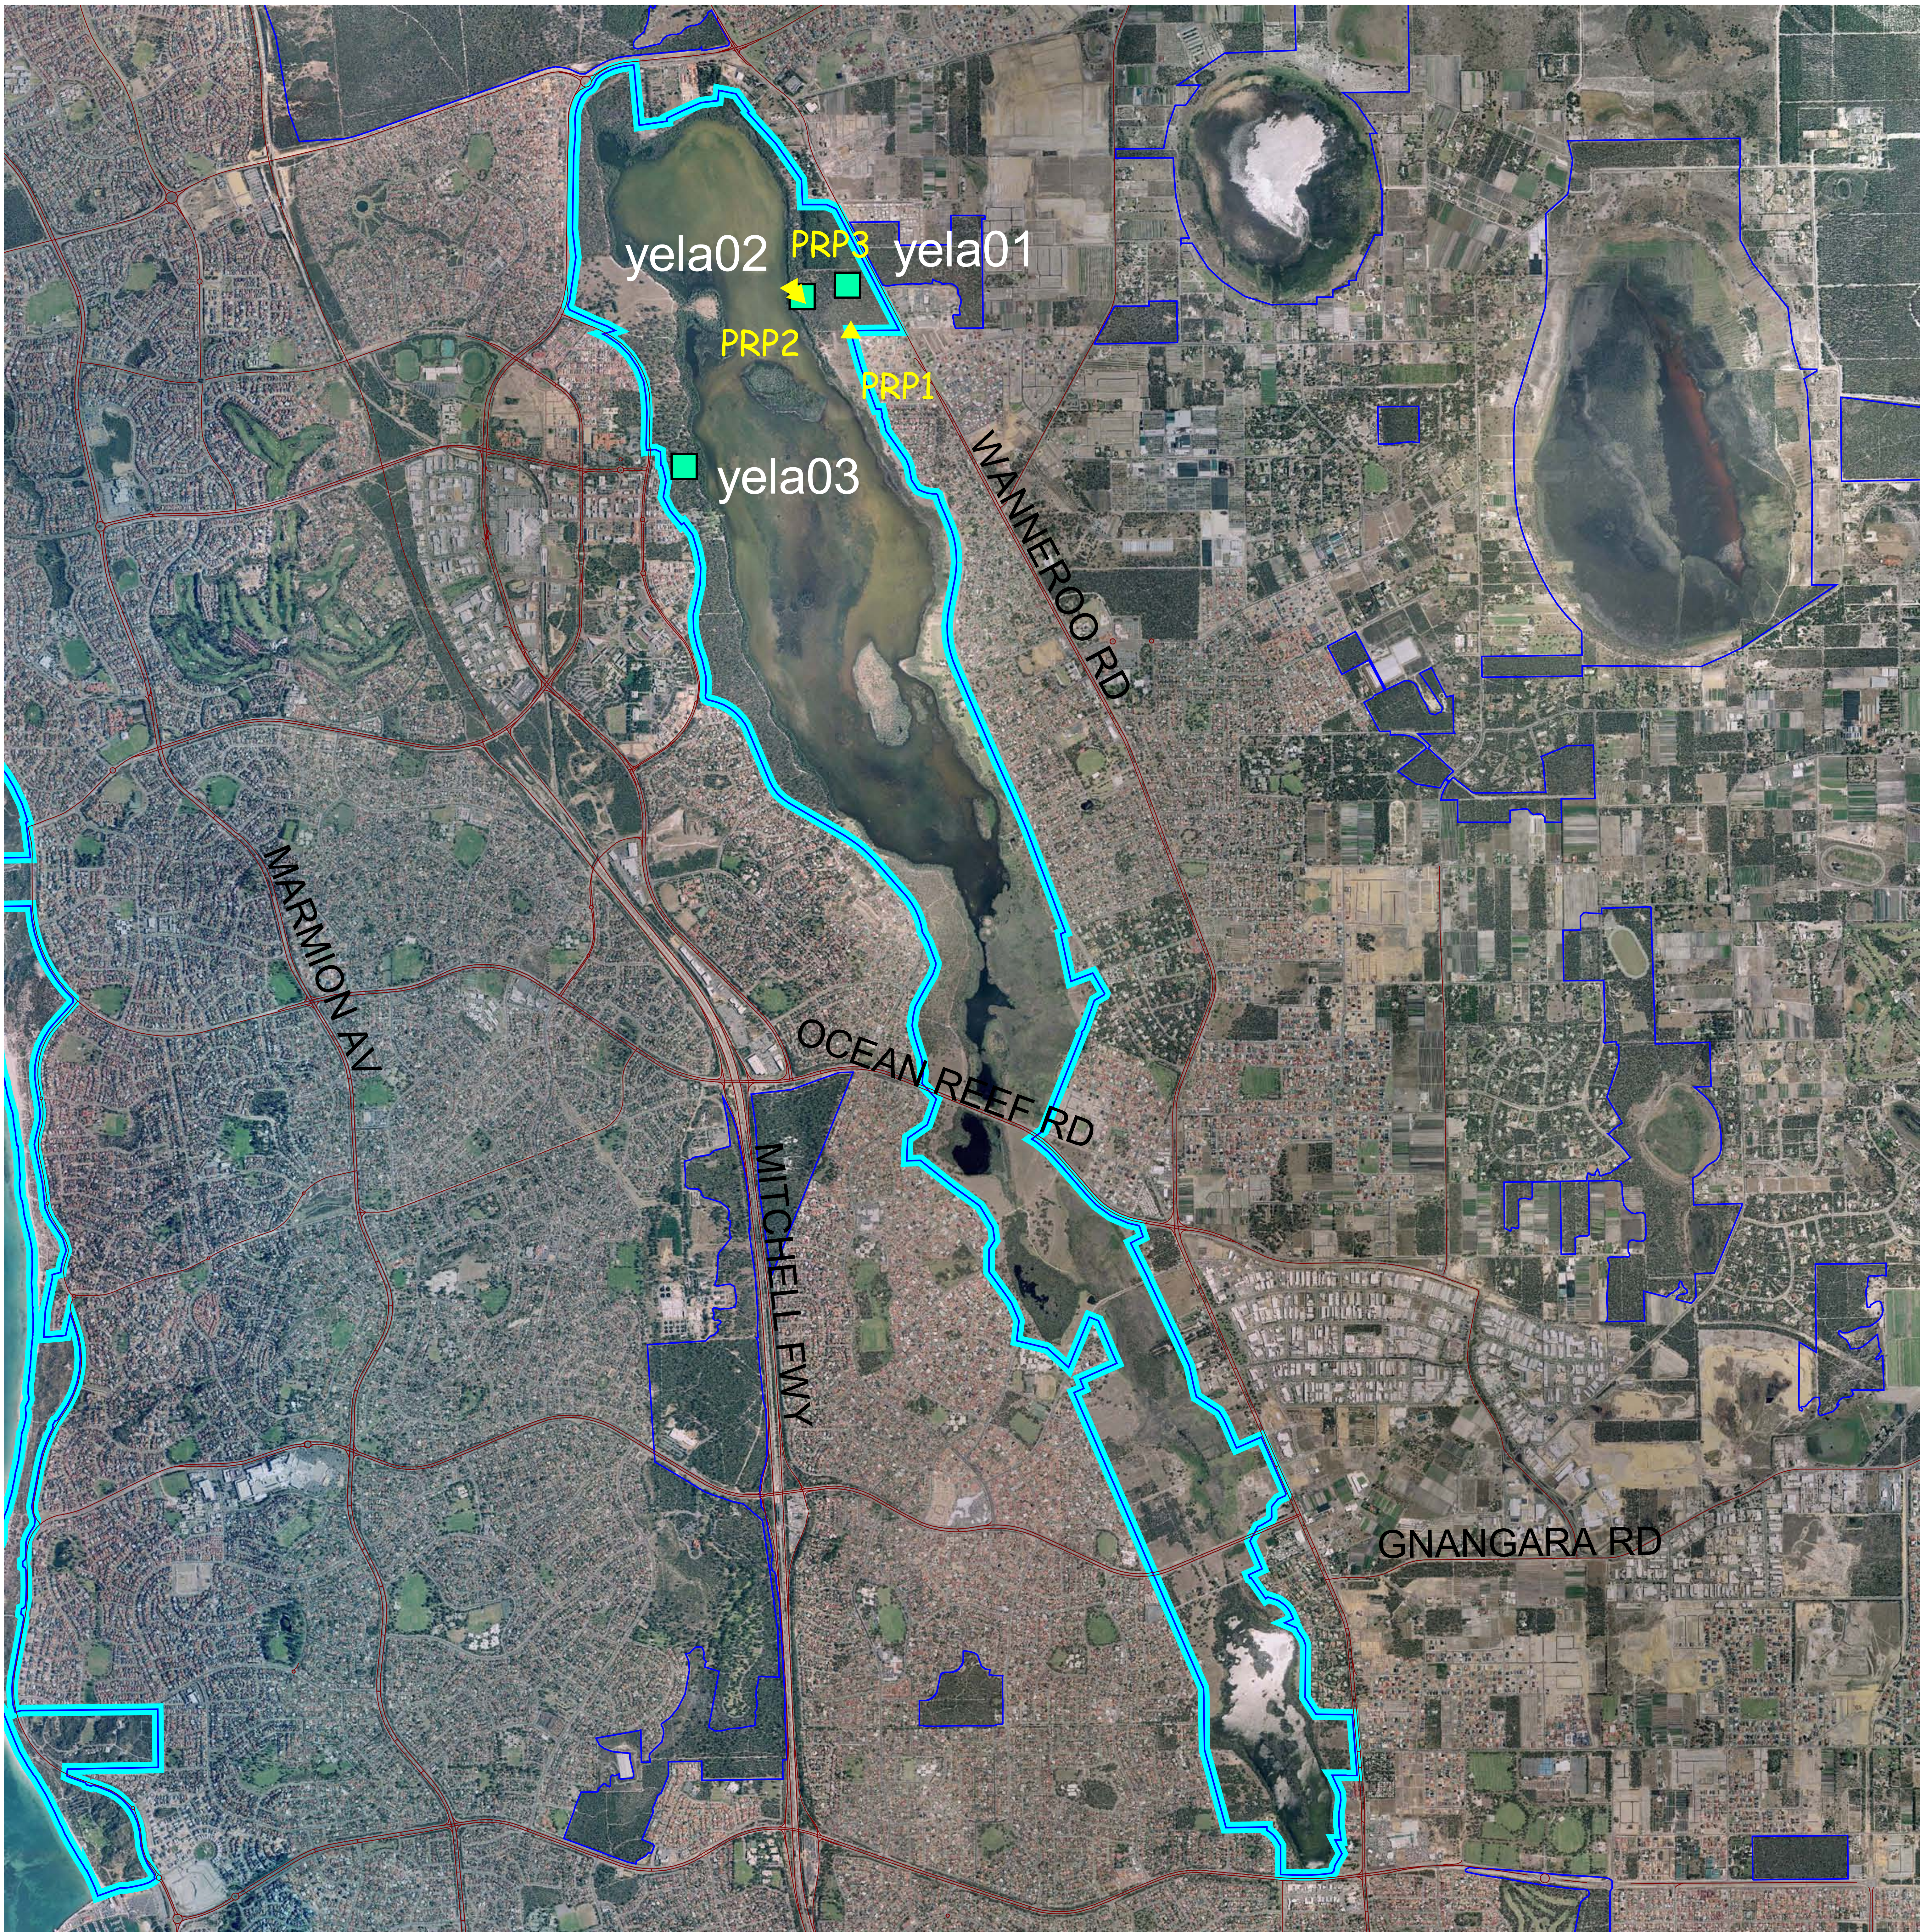

# Perth Region Plant Biodiversity Project

## BFS 299: Yellagonga Regional Park, Wanneroo/Woodvale/Kingsley

### Legend

-  Photo Reference Point
-  Floristic Survey Sites of the Perth Metropolitan Region
-  Keighery 1996
-  Griffin 1993 & Weston et al. 1992
-  Gibson et al. 1994
-  DEP 1996
-  Roads
-  Bush Forever Sites
-  Bush Forever Reference Sites

Projection: Map Grid of Australia Zone 50  
 Datum: Geocentric Datum of Australia, 1994  
 Information derived from this map should be confirmed with the data custodian acknowledged by the agency acronym in the legend.  
 Prepared by: E Harris, April 2006